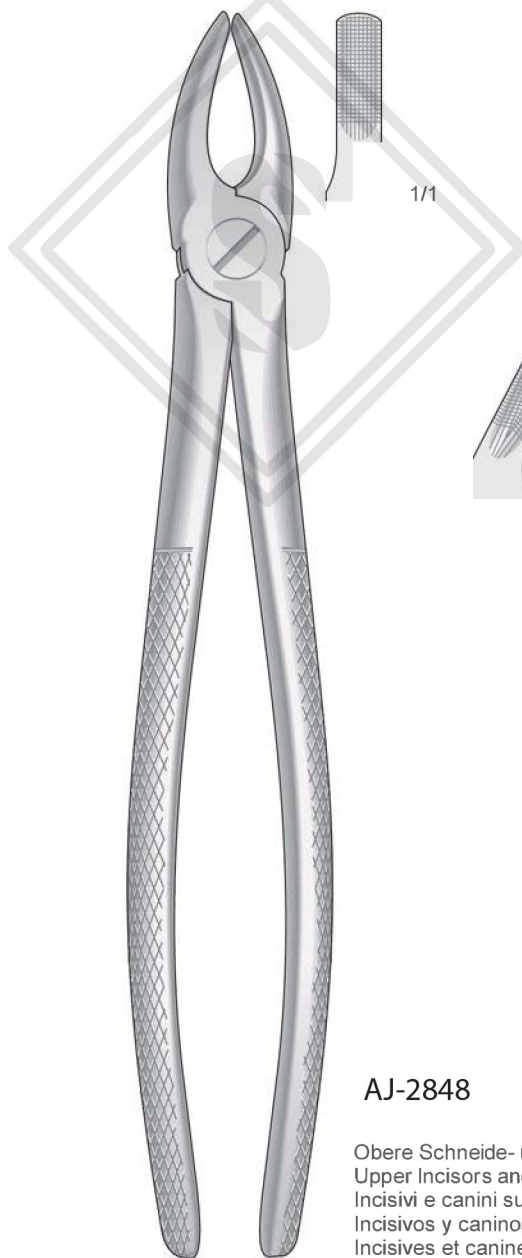

AJ-2848

Obere Schneide- und Eckzähne
Upper Incisors and cuspids
Incisivi e canini superiori
Incisivos y caninos superiores
Incisives et canines supérieures